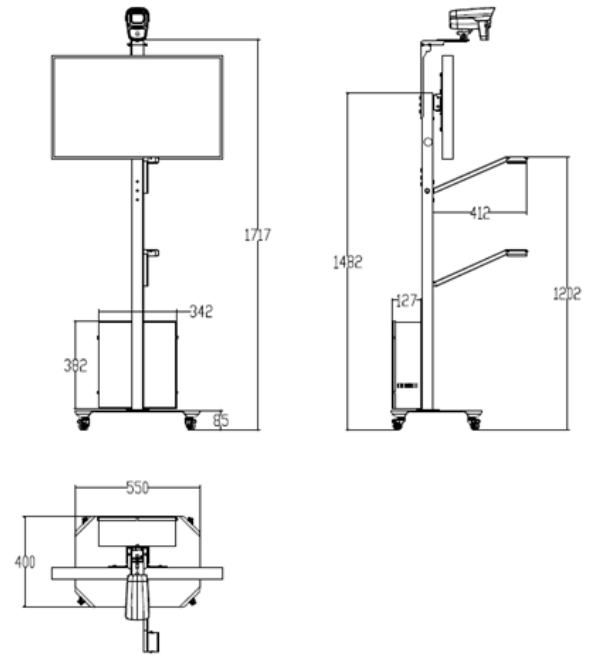

Service is our Specialty

Call Us: (855) 347-9494

www.sams1.com

TEMPERATURE MEASUREMENT KIT

- Fast and accurate temperature measurement with a mobile, functional design for comprehensive analysis of personnel in crowded areas
- Non-contact wrist temperature detection module measurement range is between 86°F to 113°F with 0.18°F accuracy at a distance between 1/3" to 1"
- Support real-time statistics of total number of temperature measurement, normal and abnormal number of people
- Real-time alarm of abnormal body temperature, with a facial snapshot and temperature reading
- PC software for data analysis and reporting
- Ideal for rapid temperature screening applications such as airports, shopping malls, hospitals and factories

Specifications

Camera	
Sensor / Resolution	1/2.7" 2MP CMOS, 1920 x 1080
Lens	4.0mm Fixed
Angle of View (H)	91.2°
WDR	120dB
Temperature Measurement	
Measurement Range	86° ~ 113°F (30° ~ 45°C)
Precision	±0.18°F (0.1°C)
Measurement Deviation	≤±0.54°F (0.3°C)
Measurement Distance	1/3 ~ 1in (1~ 3cm)
Display Monitor	
Screen size	31.55" (801mm)
Screen resolution	1920 x 1080
Input	VGA × 1, HDMI × 1, DVI × 1
Power	100 ~ 240VAC, 45W
Network Recorder	
User Interface	Temperature Measurement UI
Advertising Display	Support picture and video Ads
Capacity	Up to 10TB
Power	48VDC, 10W
Functions	
Alarm	Real-time alarm of abnormal temperature
Snapshot	Snapshot of human face with temperature
Temperature Display	Real-time temperature display
People Counting	Number of normal and abnormal temps
Mask Detection	Provides no mask reminder
Export Data	Temperature measurement data report
General	
System Power Consumption	180W Max
Operating Temperature	59° ~ 86°F (15° ~ 30°C)
Mobile Floor Stand	58.7 x 20.1 x 7.1in (1490 x 510 x 180mm) 33.1lb (15Kg)

Dimensions

Service is our Specialty

Call Us: (855) 347-9494

www.sams1.com